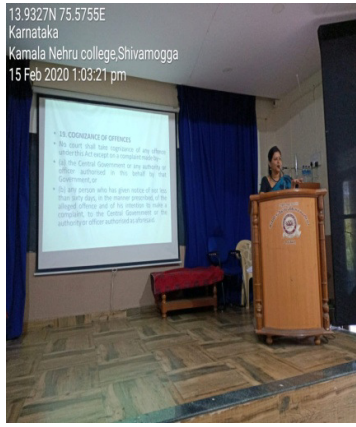

Shivamogga
Altitude: 1912.0ft
Speed: 0.0mi/h
knmnc college, shivamogga
29 Jan 2020 3:59:18 pm

8. One day inter collegiate student seminar on 29.01.2020 Wednesday inauguration by Dr. R Shankarnarayan, Principal of Edurite college, Shivamogga. Programmme Session Chair Dr. Giridhar K V, Dept. of Commerce and management, Shayadri College, Shivamogga and Prof. Ashwini F.G.C Holehonnuru, Dept. of Commerce, Shivamogga.